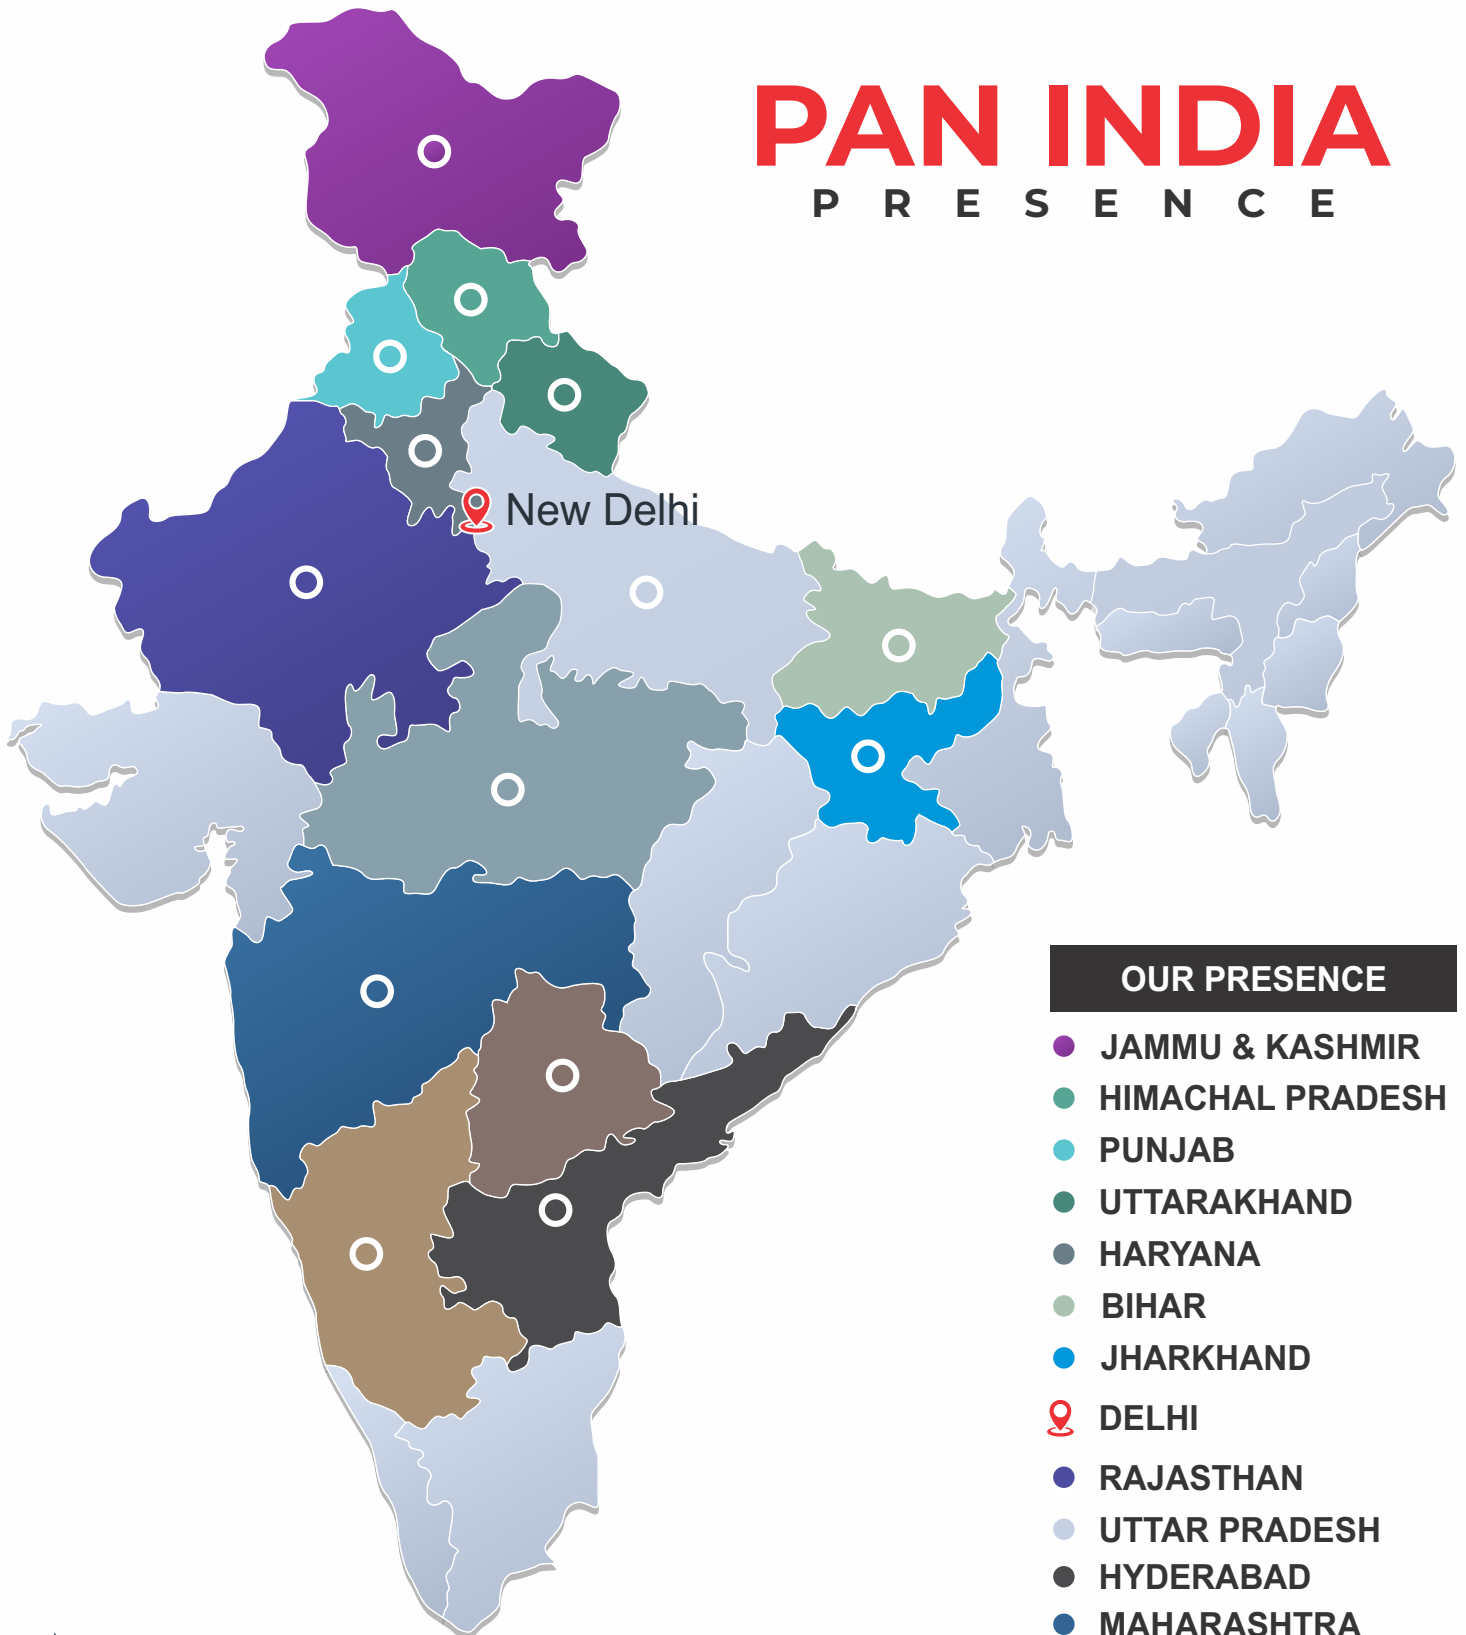

Költt[®]

Absolute Hardware Solutions

Product CATALOGUE

www.kolt.com

PAN INDIA

P R E S E N C E

OUR PRESENCE

- JAMMU & KASHMIR
- HIMACHAL PRADESH
- PUNJAB
- UTTARAKHAND
- HARYANA
- BIHAR
- JHARKHAND
- DELHI
- RAJASTHAN
- UTTAR PRADESH
- HYDERABAD
- MAHARASHTRA
- MADHYA PRADESH
- KARNATAKA
- TELANGANA