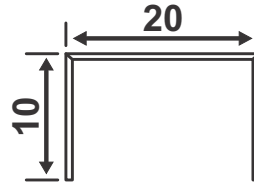

U-PROFILE

PRODUCT CODE	KT50513					
LENGTH	2.5 MTR. EDGE : 90° ANGLE					
SIZE (MM)*	6x6x6, 10x6x10, 10x10x10, 10x20x10					
PCS PER BOX	20					
FINISH (PVD)	Rose Gold	Gold	Black Mirror	Mirror	Gold Brush Matt	Black Matt