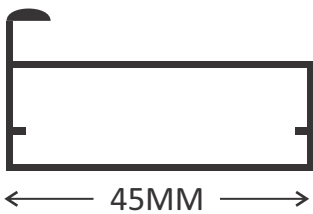

PRODUCT CODE	KT1835	SIZE (MTR)	3
PRODUCT NAME	Frame Profile 45MM		
PCS PER BOX	20		
FINISH	Annodized	Black Matt	Glossy
	Gold Brush Matt	Grey Matt	Rose Gold
	Rose Gold Matt	Champagne Matt