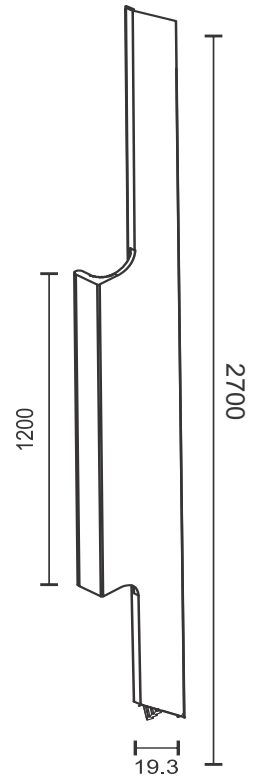

PRODUCT CODE	KT2800
PRODUCT NAME	Gasket
SIZE	3 MTR
FINISH	Transparent

PRODUCT CODE	KT1452
PRODUCT NAME	Profile Handle Accessories
SIZE (MM)	200, 1200
FINISH	Black Matt Gold Brush Matt

PRODUCT CODE	KT1453
PRODUCT NAME	Top Bottom Profile
SIZE (MM)	298, 398, 448, 498
FINISH	Black Matt Gold Brush Matt

EDGE HANDLE PROFILE

PRODUCT CODE	KT2418 Wooden CNC Handle		
DESCRIPTION	Left & Right Handle		
SIZE (MTR)	2.7 MTR		
HANDLE SIZE	1200MM		
PCS PER BOX	20		
FINISH	Black Matt	Gold Brush Matt	Grey Matt

ALUMINIUM PROFILES

EDGE HANDLE PROFILE

PRODUCT CODE	KT2419 Wooden CNC Handle			
DESCRIPTION	Left & Right Handle			
SIZE (MTR)	2.7 MTR			
HANDLE SIZE	1200MM			
PCS PER BOX	20			
FINISH	Black Matt	Gold Brush Matt	Rose Gold	Grey Matt