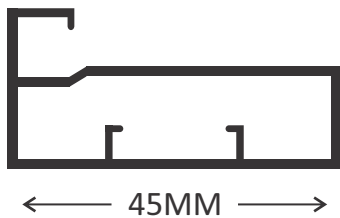

GLASS PROFILES 45MM

PRODUCT CODE	KT1801	SIZE (MTR)	3
PRODUCT NAME	Frame Profile 45MM		
PCS PER BOX	20		
FINISH	Annodized	Black Matt	Glossy
	Iron Grey	Rose Gold	Satin Brush