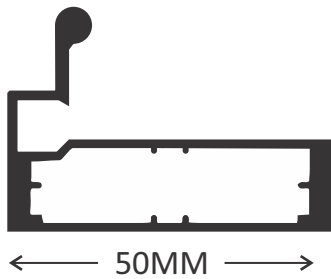

PRODUCT CODE	KT1862	SIZE (MTR)	3	
PRODUCT NAME	Frame Handle Profile (Heavy) 50MM			
PCS PER BOX	10			
FINISH	Annodized	Black Matt	Rose Gold	Satin Brush