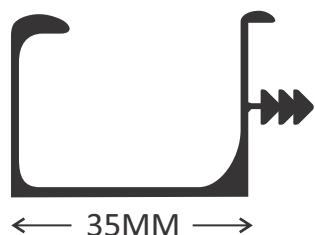

PRODUCT CODE	KT2245		SIZE (MTR)	3
PRODUCT NAME	G Handle Profile			
PCS PER BOX	20			
FINISH	Annodized	Black Matt	Glossy	Rose Gold
	Gold Brush Matt	Iron Grey	Grey Matt	
	Rose Gold Matt	Satin Brush	Champagne Matt