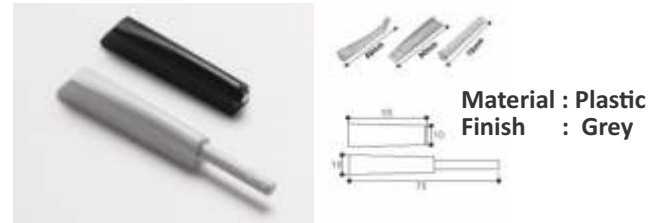

PRODUCT CODE	KT60438.32
PRODUCT NAME	Soft close Magnetic Buffer (Round)
SET PER BOX	50