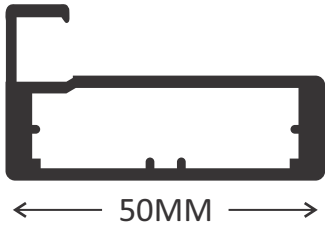

GLASS PROFILES 50MM

PRODUCT CODE	KT1861	SIZE (MTR)	3	
PRODUCT NAME	Frame Profile (Heavy) 50MM			
PCS PER BOX	20			
FINISH	Annodized	Black Matt	Rose Gold	Satin Brush