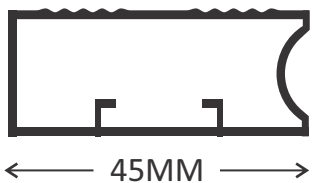

PASTING PROFILE 45MM

PRODUCT CODE	KT1831	SIZE (MTR)	3
PRODUCT NAME	Stick on Profile (Pasting Profile)		
PCS PER BOX	20		
FINISH	Annodized	Black Matt