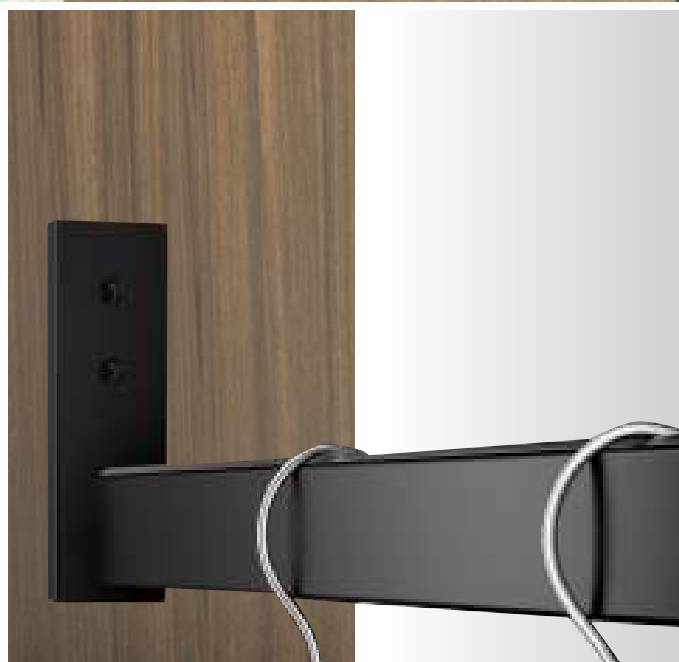

WARDROBE HANGING ROD

PRODUCT CODE	KT2736
PRODUCT NAME	Hanging Rod (Heavy)
SIZE (MTR)	3.65
PCS PER BOX	20
FINISH	Black Matt

PRODUCT CODE	KT2745	
PRODUCT NAME	Hanging Rod (Light)	
SIZE (MTR)	3.65	
PCS PER BOX	20	
FINISH	Black Matt	Gold Brush Matt