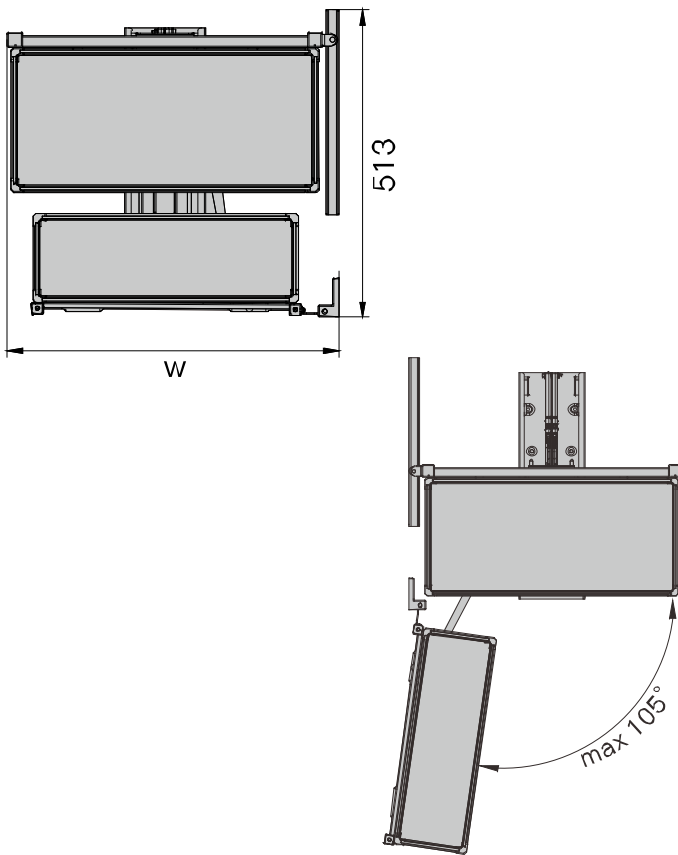

GLASS PANTRY UNIT (SOFT CLOSE)

- Transparent Glass Baskets.
- Convenient and extra storage.
- Height adjustable frame for cabinets.
- Loading capacity - 30kg
  Big Basket
  Small Basket

PRODUCT CODE	PARTICULARS	DESCRIPTION
KT.73588.412	450MM X 6 Layers	D500 × W385 × H (1850-2150) MM
KT.73588.408	450MM X 4 Layers	D500 × W385 × H (1150-1450) MM
KT.73588.612	600MM X 6 Layers	D500 × W530 × H (1850-2050) MM
KT.73588.608	600MM X 4 Layers	D500 × W530 × H (1150-1450) MM

(Applicable for both Left side and Right Side Opening)