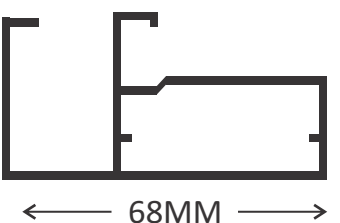

PRODUCT CODE	KT1826	SIZE (MTR)	3
PRODUCT NAME	Frame Handle 68MM (G Design)		
PCS PER BOX	10		
FINISH	Black Matt	Gold Brush Matt	Grey Matt
	Rose Gold	Rose Gold Matt	Champagne Matt