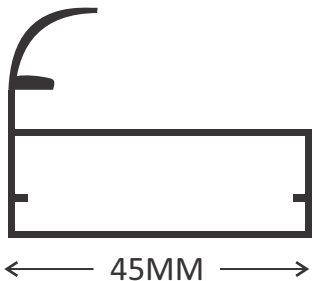

PRODUCT CODE	KT1836	SIZE (MTR)	3
PRODUCT NAME	Frame Handle Profile 45MM (Curve Design)		
PCS PER BOX	10		
FINISH	Annodized	Black Matt	Glossy
	Gold Brush Matt	Grey Matt	Rose Gold
	Rose Gold Matt	Champagne Matt