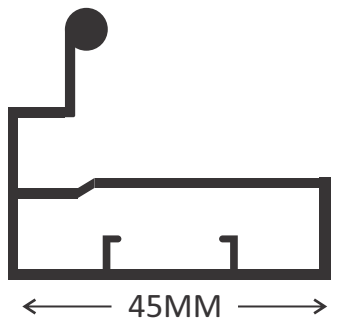

PRODUCT CODE	KT1821	SIZE (MTR)	3
PRODUCT NAME	Frame Handle Profile (Dot Design)		
PCS PER BOX	10		
FINISH	Annodized	Black Matt	Glossy
	Iron Grey	Rose Gold	Satin Brush