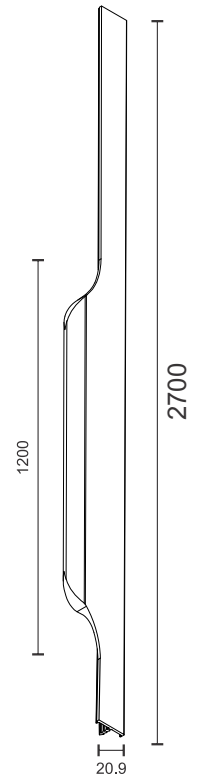

PRODUCT CODE	KT2800
PRODUCT NAME	Gasket
SIZE	3 MTR
FINISH	Transparent

PRODUCT CODE	KT1452
PRODUCT NAME	Profile Handle Accessories
SIZE (MM)	200, 1200
FINISH	Black Matt Gold Brush Matt

PRODUCT CODE	KT1453
PRODUCT NAME	Top Bottom Profile
SIZE (MM)	298, 398, 448, 498
FINISH	Black Matt Gold Brush Matt

EDGE HANDLE PROFILE

PRODUCT CODE	KT2418 Wooden CNC Handle		
DESCRIPTION	Left & Right Handle		
SIZE (MTR)	2.7 MTR		
HANDLE SIZE	1200MM		
PCS PER BOX	20		
FINISH	Black Matt	Gold Brush Matt	Grey Matt

ALUMINIUM PROFILES

EDGE HANDLE PROFILE

PRODUCT CODE	KT2419 Wooden CNC Handle			
DESCRIPTION	Left & Right Handle			
SIZE (MTR)	2.7 MTR			
HANDLE SIZE	1200MM			
PCS PER BOX	20			
FINISH	Black Matt	Gold Brush Matt	Rose Gold	Grey Matt