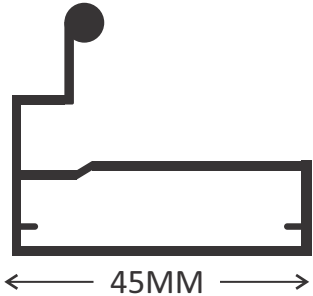

GLASS PROFILES 45MM

PRODUCT CODE	KT1827	SIZE (MTR)	3
PRODUCT NAME	Frame Handle 45MM (Dot Design)		
PCS PER BOX	10		
FINISH	Black Matt	Gold Brush Matt	Grey Matt
	Rose Gold	Rose Gold Matt	Champagne Matt