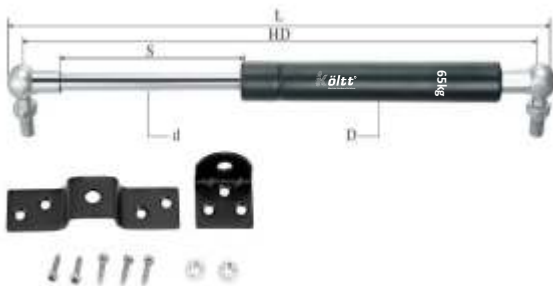

HEAVY SHOCKER FITTING

PRODUCT CODE	KT50445
FINISH	PAINTING / POWDER
MATERIALS	STEEL
LENGTH	450MM & 600MM
WEIGHT CAPACITY	40,65,80 & 100KG
COLOUR	SILVER & BLACK
PACKING	25 SET