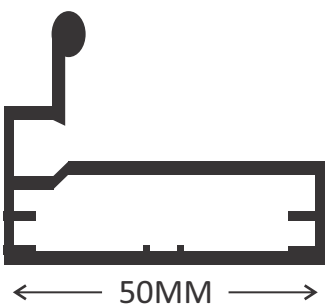

PRODUCT CODE	KT1852	SIZE (MTR)	3	
PRODUCT NAME	Frame Handle Profile 50MM			
PCS PER BOX	10			
FINISH	Annodized	Black Matt	Glossy	Golden
	Gold Brush Matt	Iron Grey	Rose Gold	
	Satin Brush	Champagne Matt