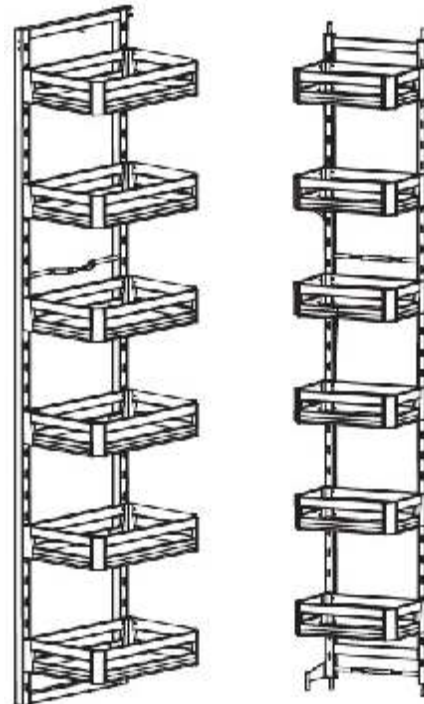

- Italian designed anti-fingerprint stainless steel baskets.
- Convenient and extra storage.
- Height adjustable frame for cabinets.
- Loading capacity - 28kg
  Big Basket
  Small Basket