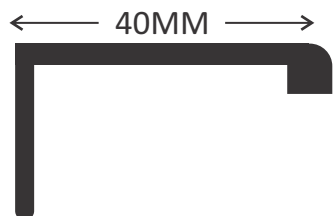

PRODUCT CODE	KT2412	SIZE (MTR)	3	
PRODUCT NAME	Dot Handle Profile			
PCS PER BOX	20			
FINISH	Annodized	Black Matt	Glossy	Iron Grey
	Gold Brush Matt	Rose Gold	Satin Brush