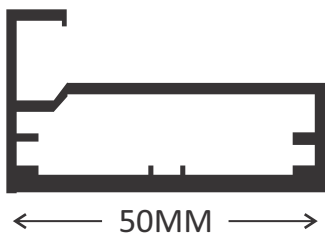

PRODUCT CODE	KT1851	SIZE (MTR)	3	
PRODUCT NAME	Frame Profile 50MM			
PCS PER BOX	20			
FINISH	Annodized	Black Matt	Glossy	Golden
	Gold Brush Matt	Iron Grey	Rose Gold	
	Satin Brush	Champagne Matt