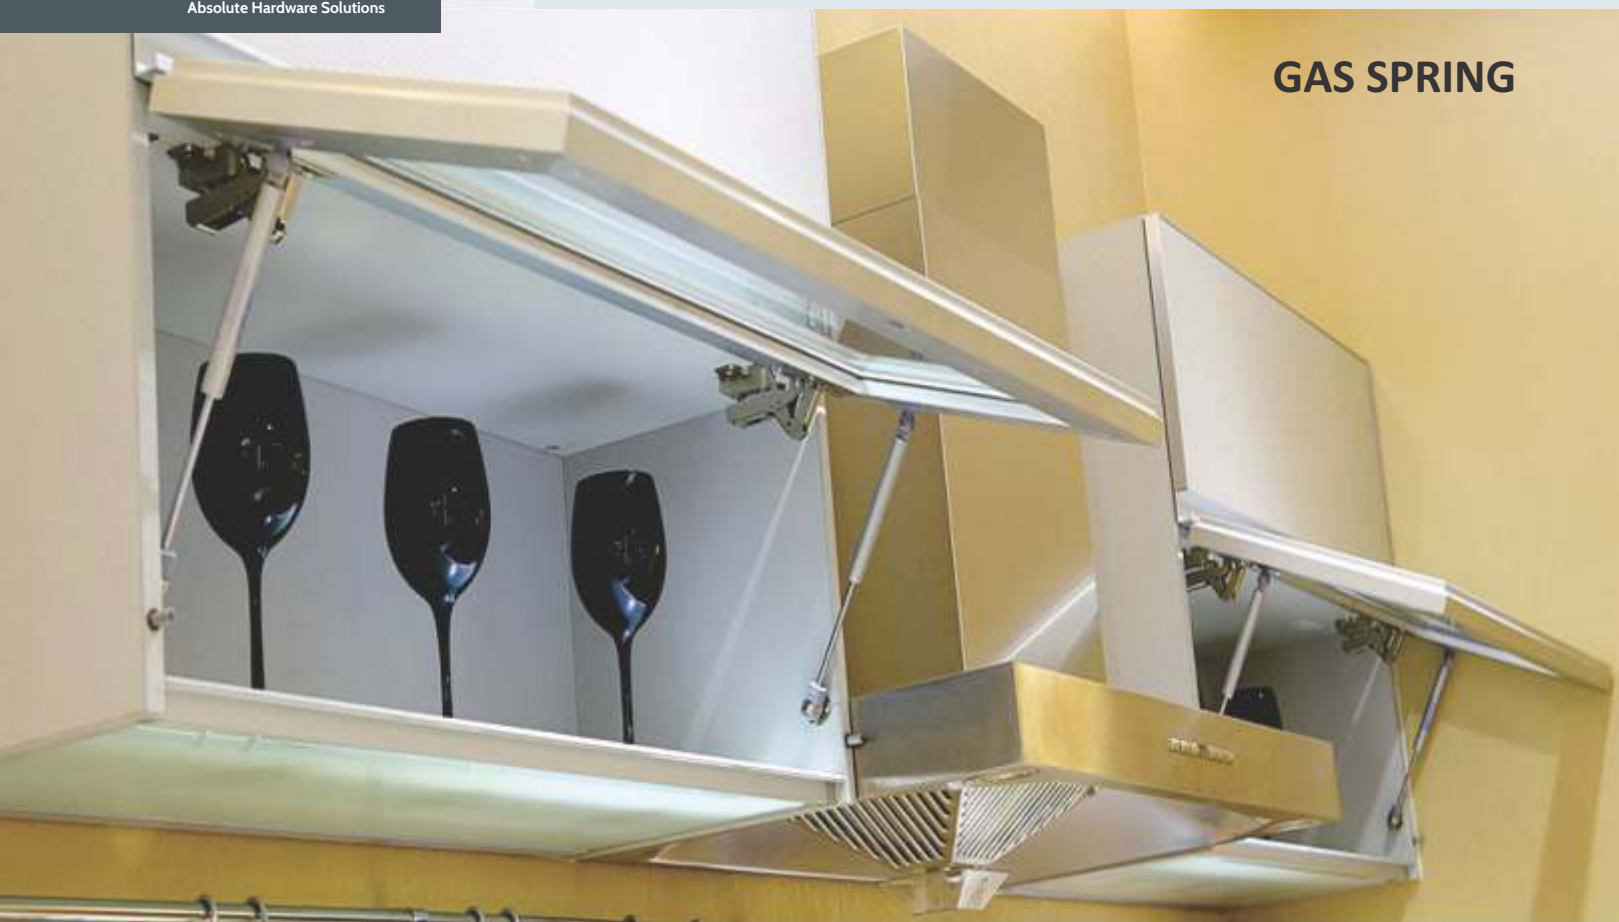

GAS SPRING

PRODUCT CODE	KT50408
SIZE	250MM
PACKING	50 SET

Finish: Powder Coating

Weight Capacity: 5, 8, 12, 15, 20, 25, 30 KG

Color: Silver & White