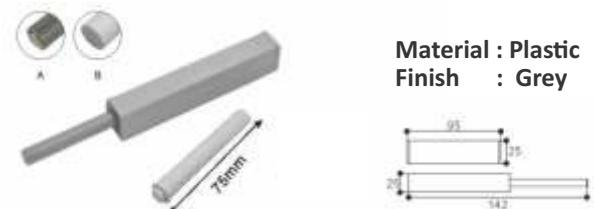

PRODUCT CODE	KT60438.33
PRODUCT NAME	Soft Close Magnetic Buffer (Square)
SET PER BOX	50