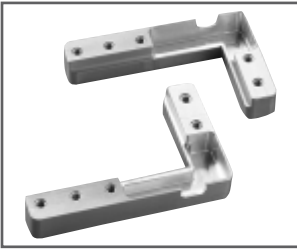

ALUMINIUM PROFILES (ACCESSORIES)

PROFILE CONNECTOR

PRODUCT CODE	KT1400
PRODUCT NAME	25MM Profile Connector
MATCH WITH KT	1463, 1464
SET PER BOX	50 Set