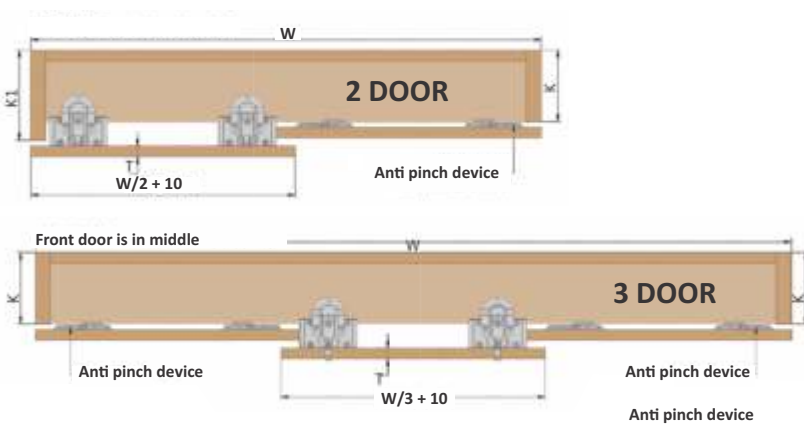

PRODUCT CODE	KT.5023
LENGTH	8 feet, 10 feet, 12 feet
FINISH	Anodized