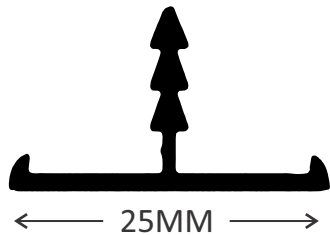

PRODUCT CODE	KT2432	SIZE (MTR)	3
PRODUCT NAME	T Profile 25MM		
PCS PER BOX	50		
FINISH	Black Matt	Glossy	Golden
	Gold Brush Matt	Grey Matt	Rose Gold