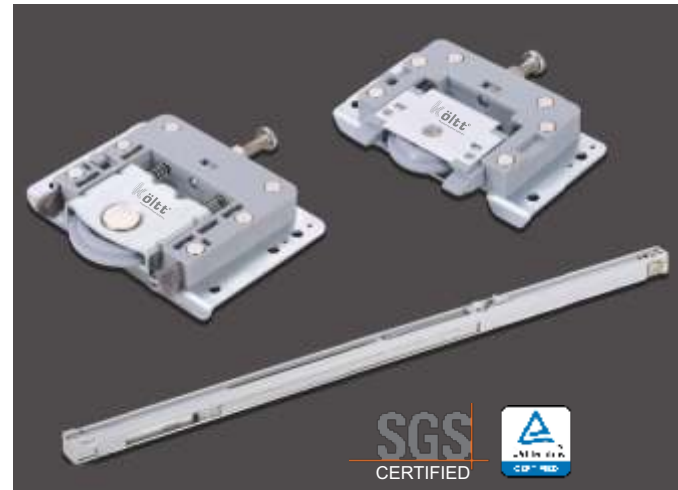

WARDROBE SLIDING FITTING

CONCEALED SLIDING SYSTEM

PRODUCT CODE	KT.909CD.31
PRODUCT NAME	2 Way Soft Close
DESCRIPTION	8 Roller, 4 Soft Close Damper
WEIGHT CAPACITY	50 KG.
FINISH	Zinc

PRODUCT CODE	KT.31234		
LENGTH	8 feet, 10 feet 12 feet, 13 feet		
FINISH	Anodized	Black Matt	Satin Brush