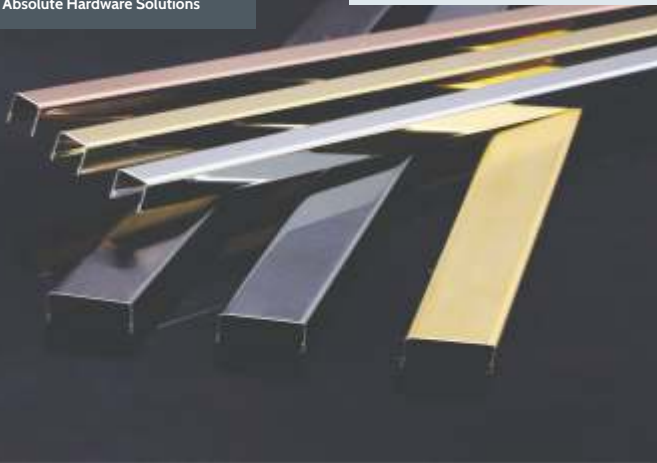

U-PROFILE

PRODUCT CODE	KT50513					
LENGTH	2.5 MTR. EDGE : 90° ANGLE					
SIZE (MM)*	6x6x6, 10x6x10, 10x10x10, 10x20x10					
PCS PER BOX	20					
FINISH (PVD)	Rose Gold	Gold	Black Mirror	Mirror	Gold Brush Matt	Black Matt

T-PROFILE

PRODUCT CODE	KT50512		
LENGTH	2.5 MTR. EDGE : 90° ANGLE		
SIZE (MM)*	8MM, 12MM, 19MM		
PCS PER BOX	20		
FINISH (PVD)	Rose Gold	Gold	Black Mirror

L-PROFILE

PRODUCT CODE	KT50510	
LENGTH	2.5 MTR. EDGE : 90° ANGLE	
SIZE (MM)*	20X20MM	
PCS PER BOX	20	
FINISH (PVD)	Gold Brush Matt	Black Matt

FLAT STRIPS

PRODUCT CODE	KT50511					
LENGTH	2.5 MTR.					
SIZE (MM)*	12MM, 19MM, 25MM, 38MM, 50MM					
PCS PER BOX	20					
FINISH (PVD)	Rose Gold	Gold	Black Mirror	Mirror	Gold Brush Matt	Black Matt

* Customized sizes are available on order